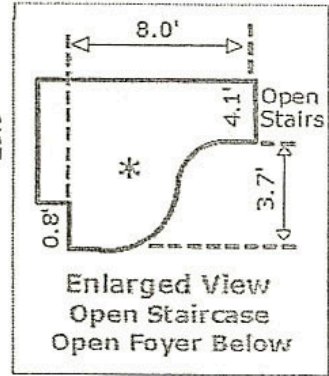

2nd Top Floor  
Gross Footage  
2,716.1 sf

Total 39.1' Feet

Total 81.1' Feet

2nd Floor closets #A, B, C, & D with sloping ceilings measured 3.5' from the floor.

Elevated 1st Floor  
Gross Footage  
3,135.0 sf

Total 39.1' Feet

Total 81.1' Feet