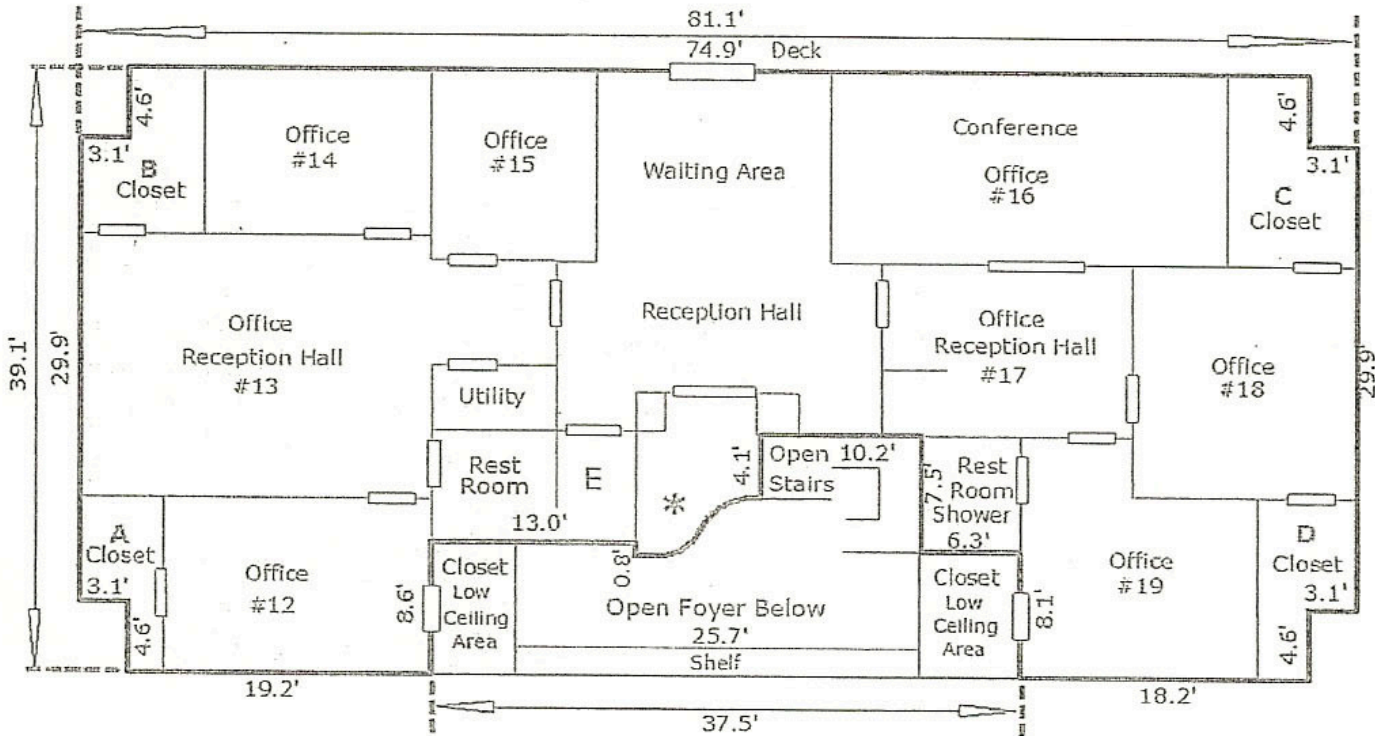

2nd Top Floor  
Gross Footage  
2,716.1 sf

Total 39.1' Feet

Total 81.1' Feet

2nd Floor closets #A, B, C, & D with sloping ceilings measured 3.5' from the floor.

Elevated 1st Floor  
Gross Footage  
3,135.0 sf

Total 39.1' Feet

Total 81.1' Feet